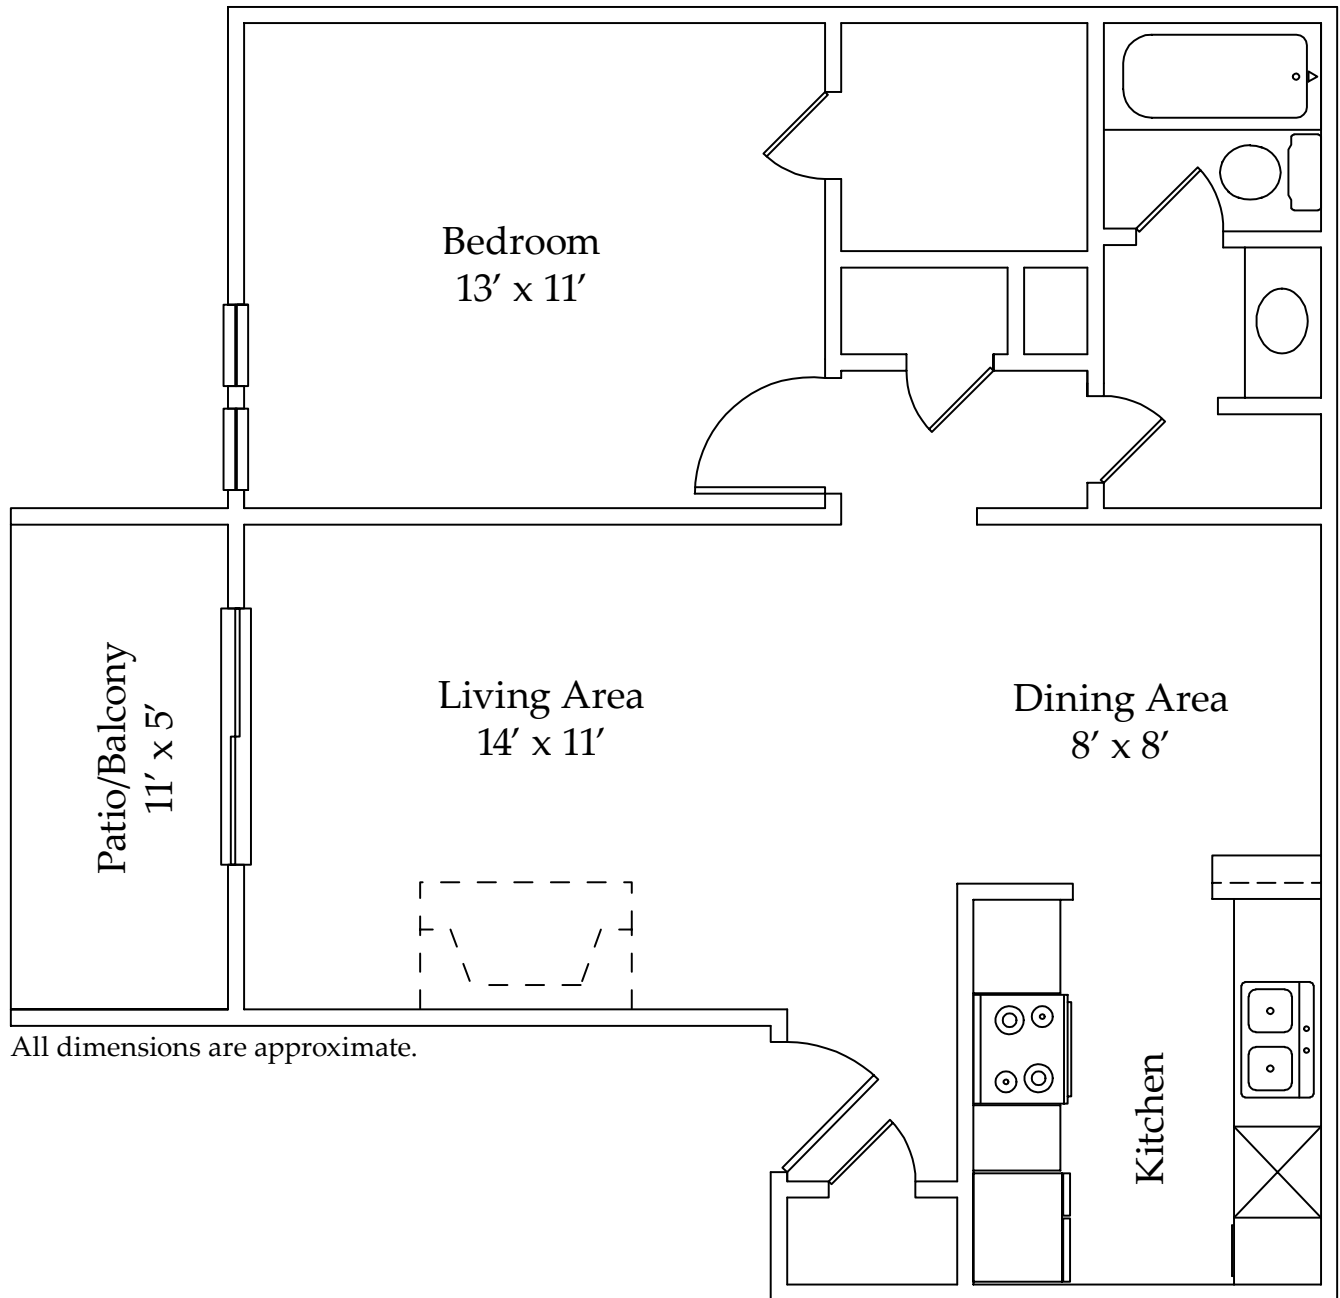

1 Bedroom
1 Bath
668 sq.ft.

Dep. _____ \$ _____

All dimensions are approximate.

1200 Barton Hills Dr. · Austin, TX 78704 · (512) 444-2674
info@bartonhillsparkplaceapts.com · www.bartonhillsparkplaceapts.com