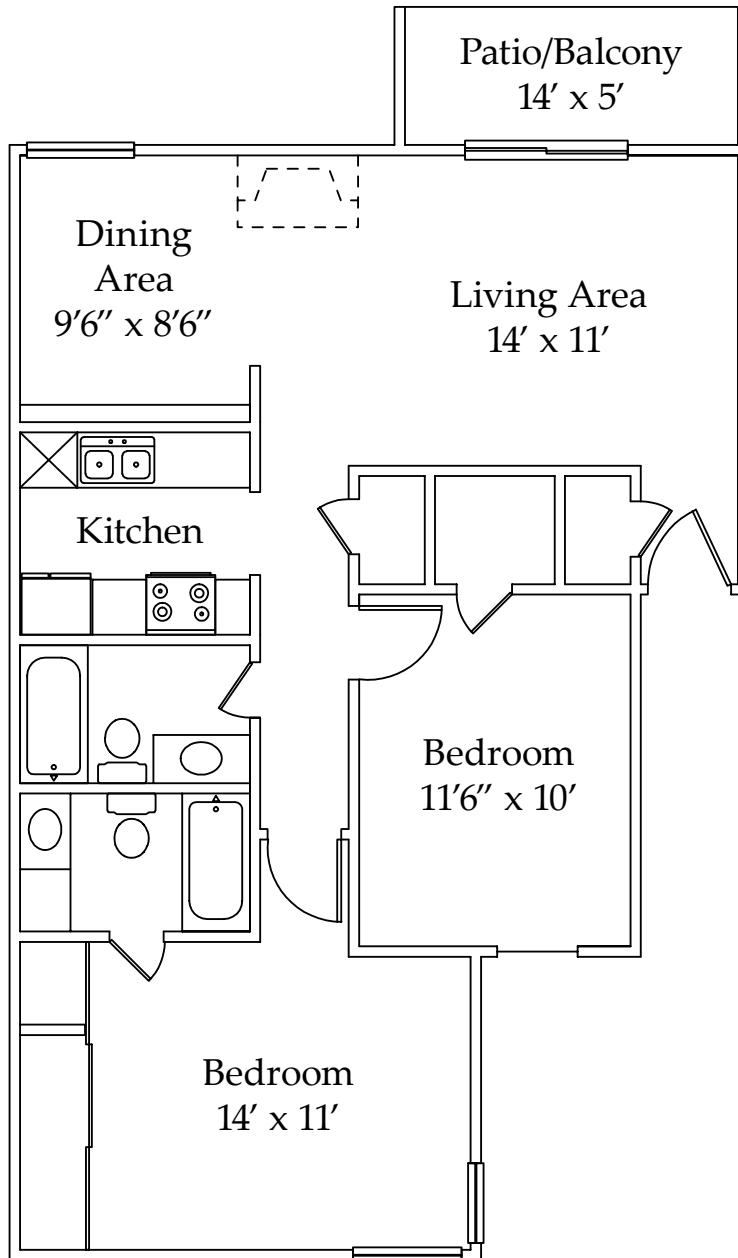

2 Bedroom
2 Bath
942 sq.ft.

Dep. _____ \$ _____

All dimensions are approximate.

1200 Barton Hills Dr. · Austin, TX 78704 · (512) 444-2674
info@bartonhillsparkplaceapts.com · www.bartonhillsparkplaceapts.com